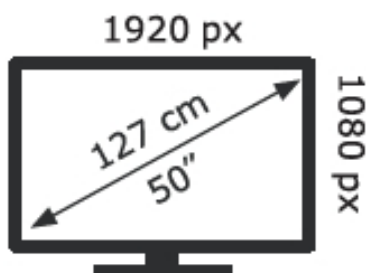

ENERG

onvo

50VQ80F2FA

54 kWh/1000h

ABCDEF**G**

74 kWh/1000h

2019/2013