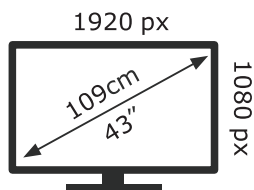

ENERG ⚡

SENNA

43WF7500FQ

35 kWh/1000h

ABCDEF**E**FG

38 kWh/1000h

2019/2013